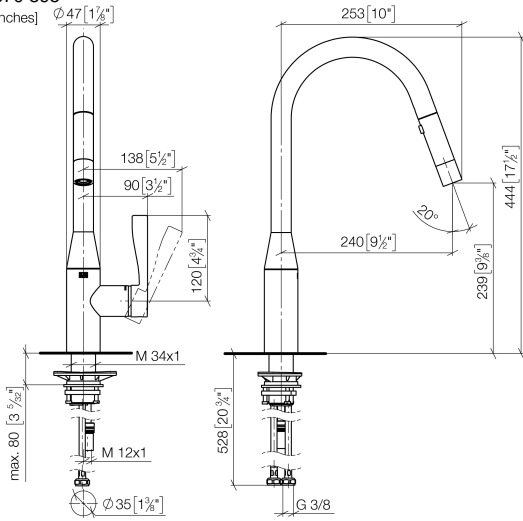

SYNC Single-lever mixer Pull-down with spray function - Brushed Champagne (22kt Gold)

SYNC

33 870 895

- 240mm projection
- pivotable spout 360°
- Optional swivel limiter available with swivel limiter set 12 821 970 90
- laminar and spray flow
- height of mixer 444 mm
- height up to laminar flow regulator 240 mm
- hole diameter 35 mm
- 1800 mm metal shower hose
- sprayface with anti-scaling system
- max. flow 10.4 l/min at 3 bar flow pressure
- lead-free
- This product can help a building meet the requirements of Green Building Rating Systems, e.g. LEED®, BREEAM®, DGNB

Recommended miscellaneous

Swivel limitation set - 12 821 970 90

Recommended miscellaneous

**Dispenser without rosette -
Brushed Champagne (22kt Gold)** 82 424 970-46

Recommended miscellaneous

**Strainer waste with control handle
- Brushed Champagne (22kt Gold)** 10 712 970-46

33 870 895

mm [inches]

Flow rate chart

Certificates

LGA_28657.

GDV_0400314.

33 870 895