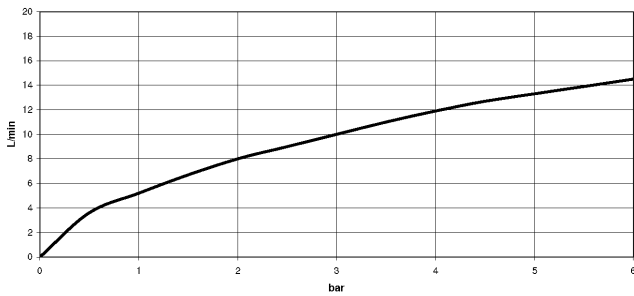

SYNC Single-lever mixer Pull-down with spray function - Brushed Champagne (22kt Gold)

SYNC

33 870 895

- 240mm projection
- pivotable spout 360°
- Optional swivel limiter available with swivel limiter set 12 821 970 90
- laminar and spray flow
- height of mixer 444 mm
- height up to laminar flow regulator 240 mm
- hole diameter 35 mm
- 1800 mm metal shower hose
- sprayface with anti-scaling system
- max. flow 10.4 l/min at 3 bar flow pressure
- lead-free
- This product can help a building meet the requirements of Green Building Rating Systems, e.g. LEED®, BREEAM®, DGNB

33 870 895

mm [inches]

Flow rate chart

Certificates

LGA_28657.

GDV_0400314.

33 870 895